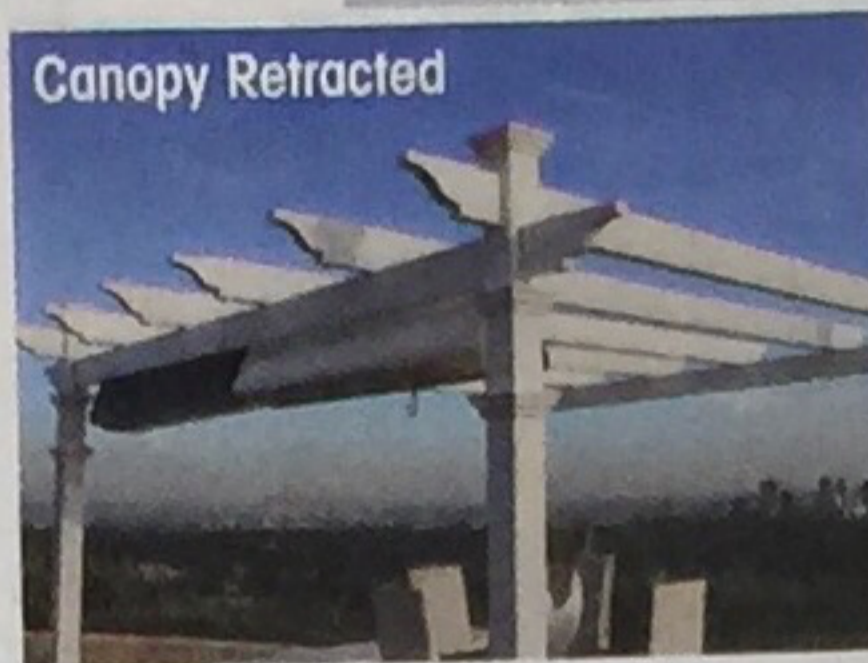

Now, there is an innovative new product on the market that provides homeowners with a retractable shade system that is infinitely versatile, customizable, and adaptable. Infinity Canopy is a modular slide on wire canopy composed of individual shade panels that are connected together by a marine grade stainless steel and aluminum parts. It can be installed on pergolas or between two opposing structures. The shade panels are available in a variety of colors and made of the highest quality outdoor fabrics including Phifertex® and Sunbrella® that are resistant to water, fire, mold, fading and can last five-to-ten years. They can be ordered in one or multiple colors and placed in different configurations to create unique designs that are simply not possible by any other shade system for those ever-changing tastes, styles and needs.

You can lock individual panels in place, or remove panels for open space.

You can also add vertical panels to either or both ends for additional shade and privacy.

Unlike traditional shade products, Infinity Canopy can be modified even after it is assembled and installed. You can add or remove sections and panels to increase or decrease the width and length of the canopy, change the canopy's color and design, replace damaged sections with replacement parts and panels, and even remove the entire canopy or the panels for cleaning and winterization, in just minutes.